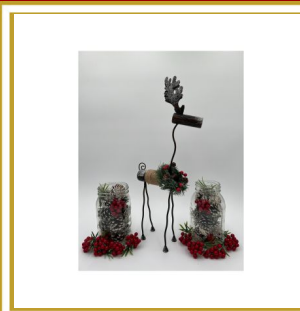

Item #	Order Name
R4M	Tall Snowy Gift Reindeer

- Our tall, snowy reindeer is approximately 19" tall, snow dusted with a faux wreath and crafted from high quality metal, ensuring durability and longevity so you can enjoy its beauty for years to come

$46

Organization Name : Scouts BSA Troop 407, Claremont United Church of Christ

Contact Name :

Phone :

Email :