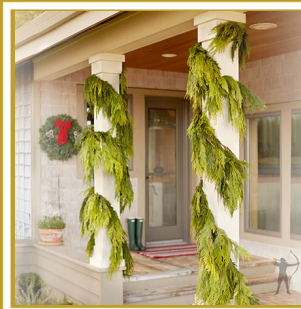

Item #	Order Name
G3M	Western Cedar Gift Garlands

- Two stunning ten-foot garlands made of fragrant, fresh-cut western cedar
- Guaranteed fresh delivery within the first two weeks after Thanksgiving
- Personalized gift message

$68